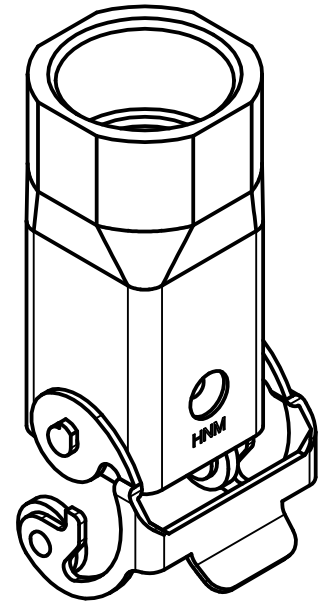

A

A

Diritti riservati All rights reserved

B

B