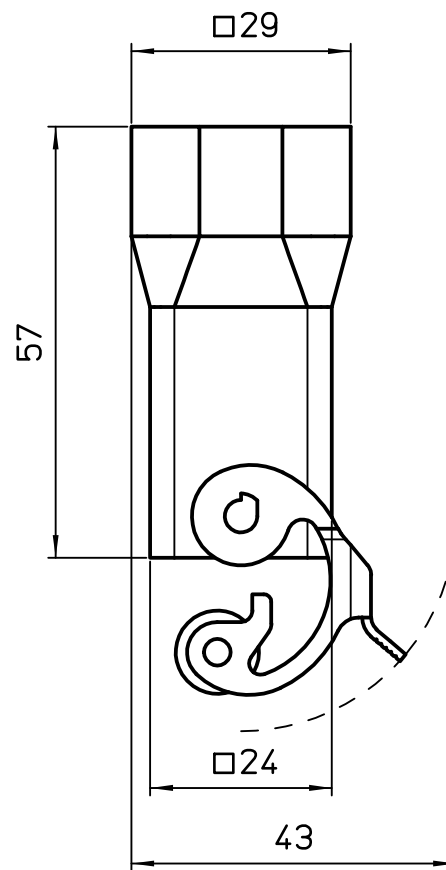

C

C

REV.	DATE	SIGNATURE

Dimensions in mm

Simplified representation with dimensions without tolerance

Original Size A4

Date 02/02/22

Sign. S. Diasparra

RKAX VG25

Metal hood, stainless steel lever, top entry M25, HNM

Scale 1:1