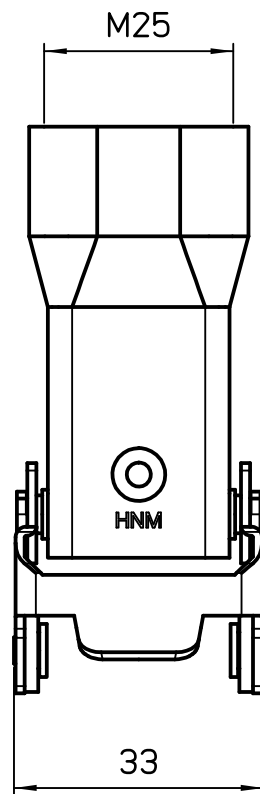

C

C

REV.	DATE	SIGNATURE

Dimensions in mm

Simplified representation with dimensions without tolerance

Original Size A4

Date 02/02/22

Sign. S. Diasparra

RKAX VG25

Metal hood, stainless steel lever, top entry M25, HNM

Scale 1:1